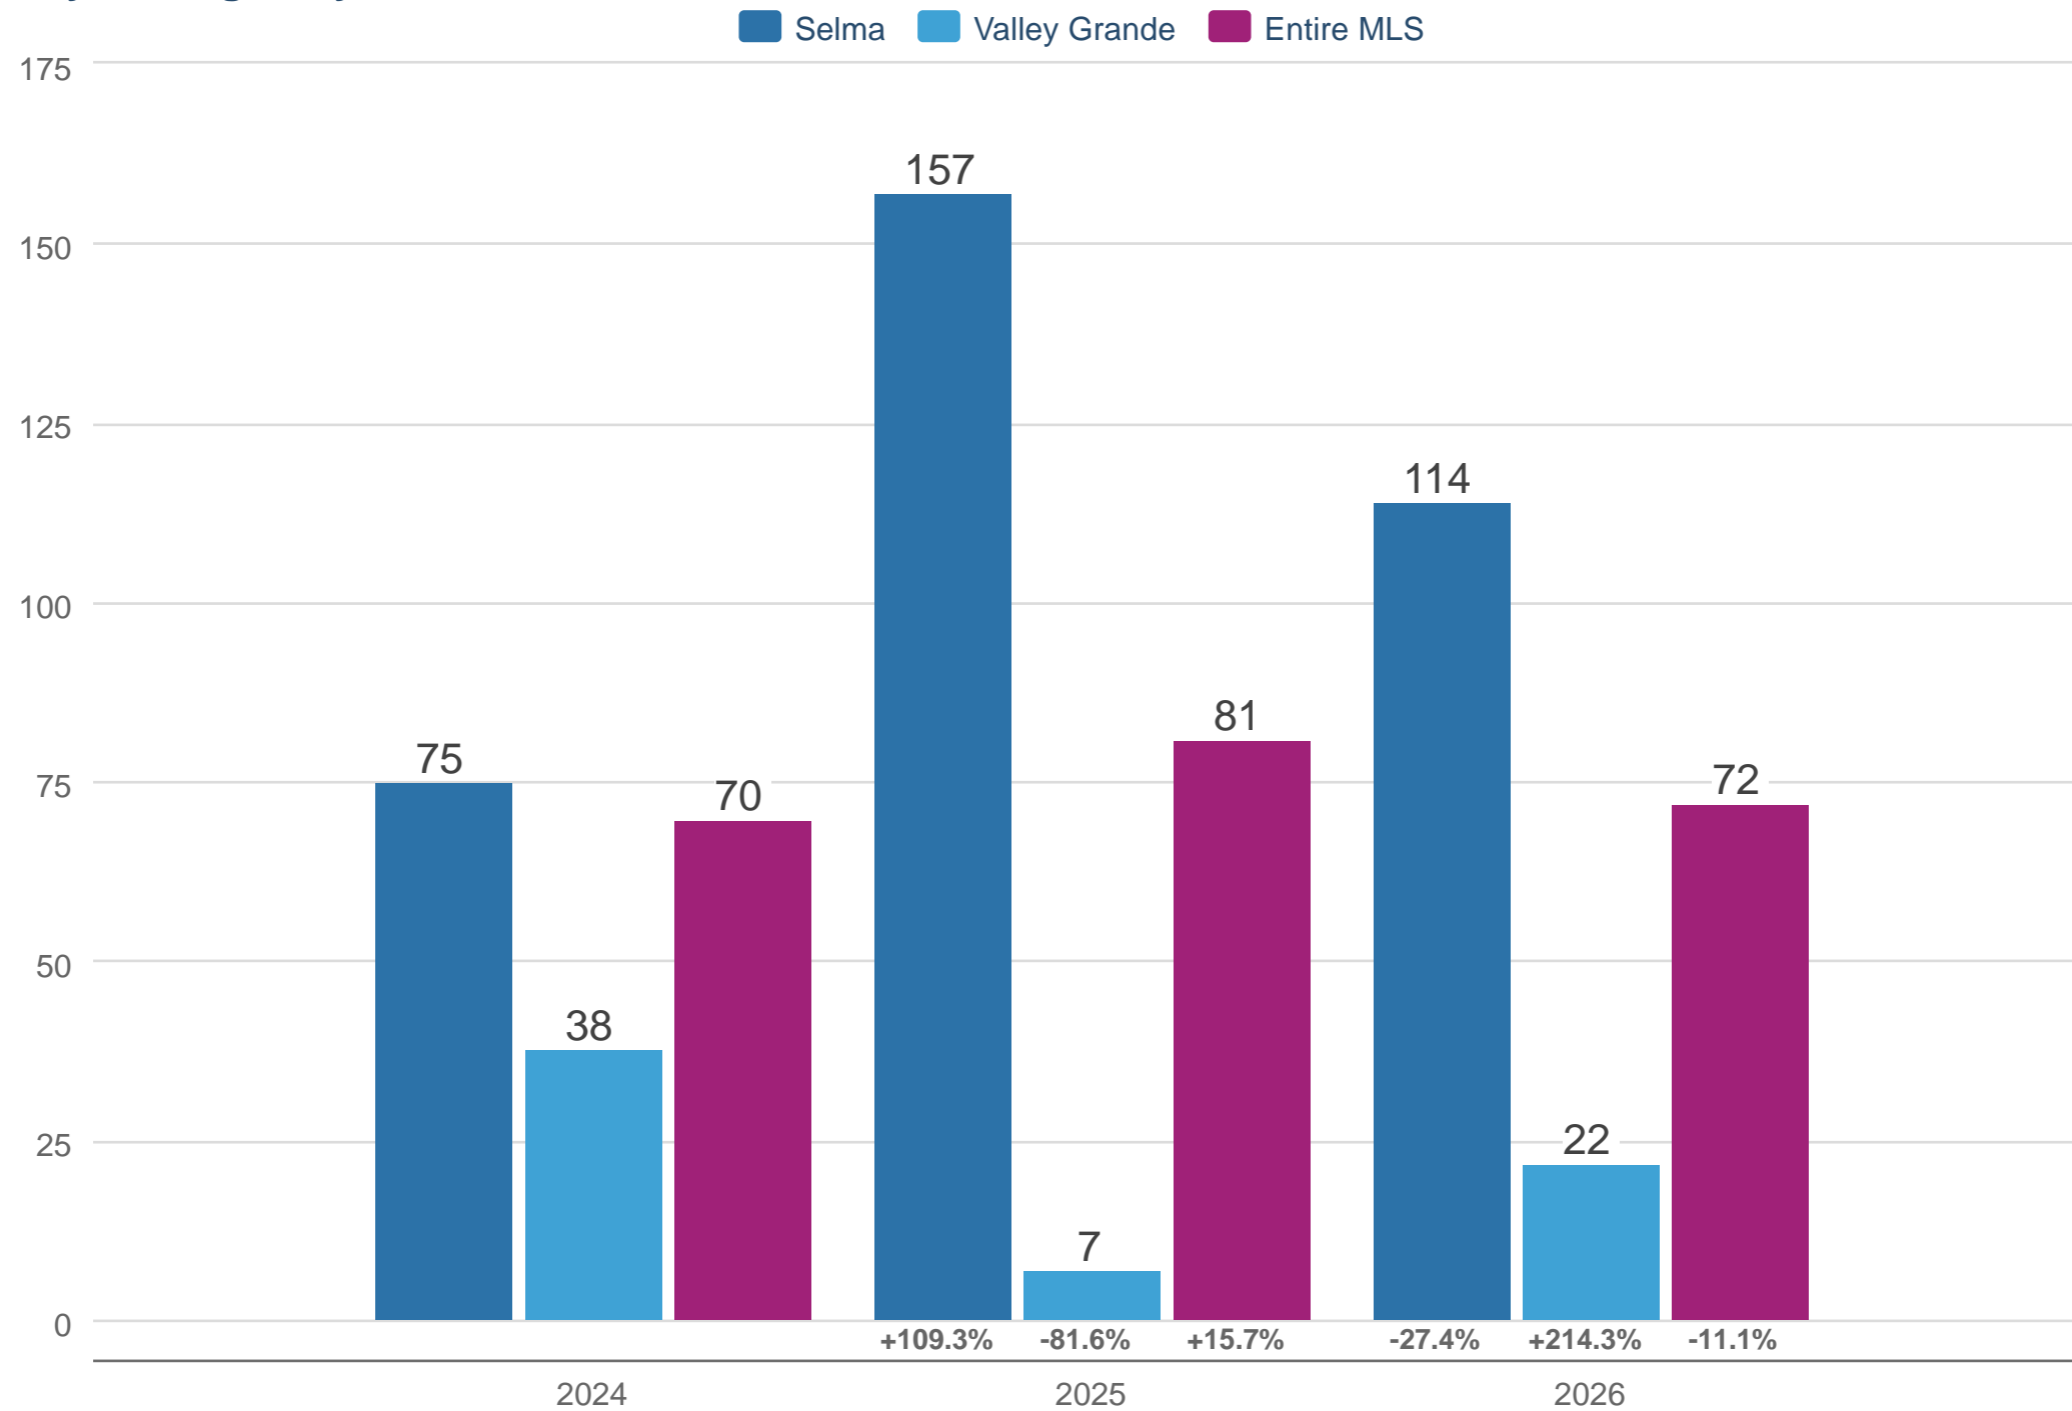

### May Average Days on Market

Selma & Valley Grande & Entire MLS

Each data point is one month of activity. Data is from June 28, 2026.